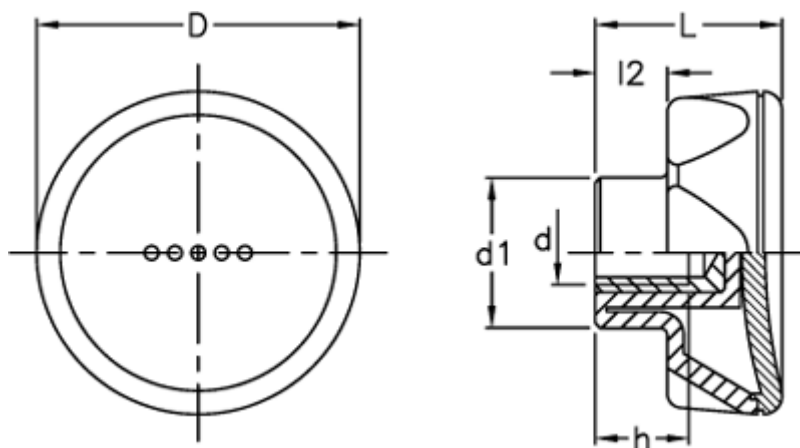

Article number: 23052214316

Description: E+G Lobe knob  
ELK.56-B M10-C6 red centre cap

## Measures

D	= 56
d1	= 26.5
d 6H	= M10
h	= 13
L	= 29
l2	= 11